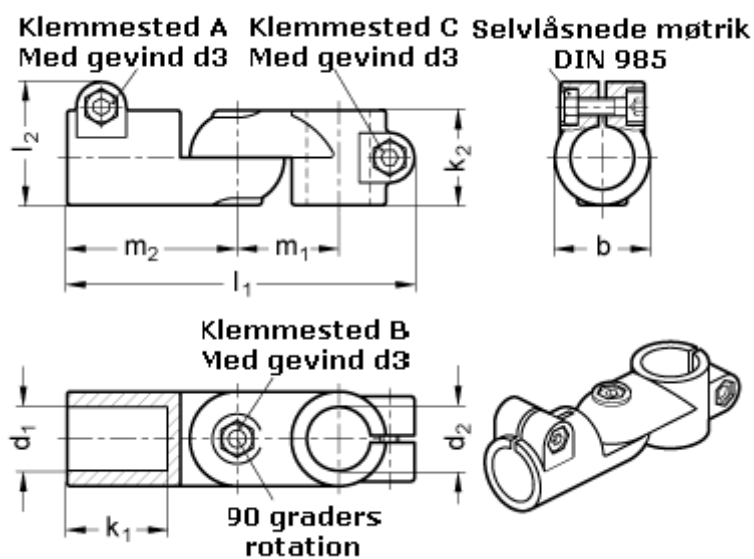

Article number: 20284B48B50T2BL

Description: E+G Swivel connector joint
GN284-B48-B50-2-BL

Measures

$b = 65$	$m_1 = 70$
$d_1 = B48$	$m_2 = 115$
$d_2 = B50$	
$d_3 = M10$	
$k_1 = 74.0$	
$k_2 = 65$	
$l_1 = 230$	
$l_2 = 77.5$	